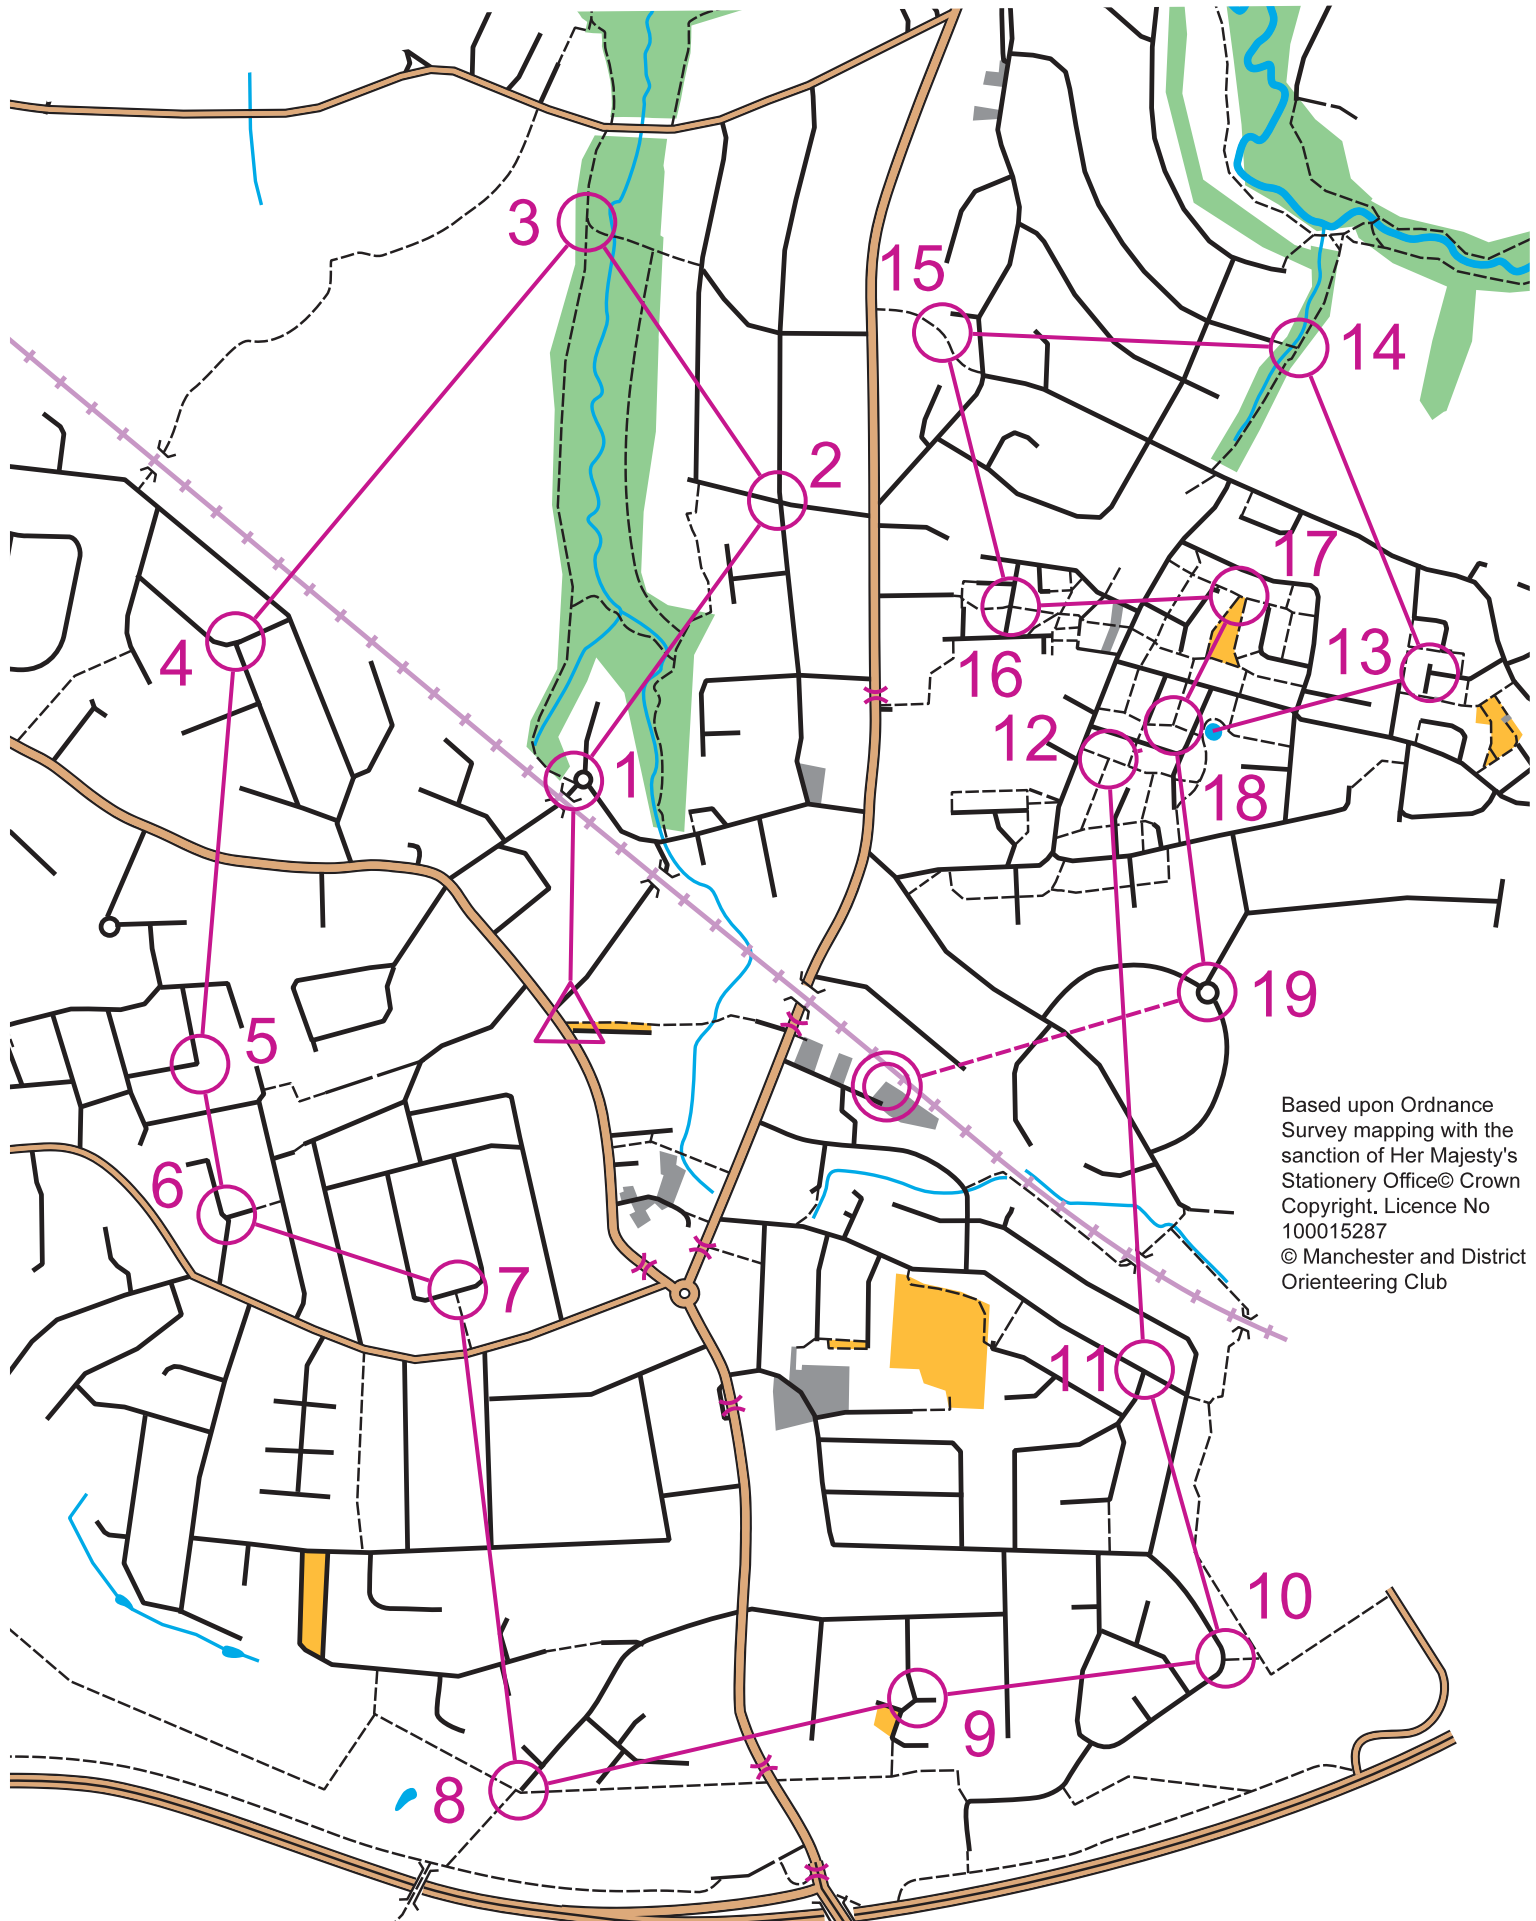

Bramhall MapRun Very Long

Scale 1:10,000

Based upon Ordnance Survey mapping with the sanction of Her Majesty's Stationery Office © Crown Copyright. Licence No 100015287
© Manchester and District Orienteering Club